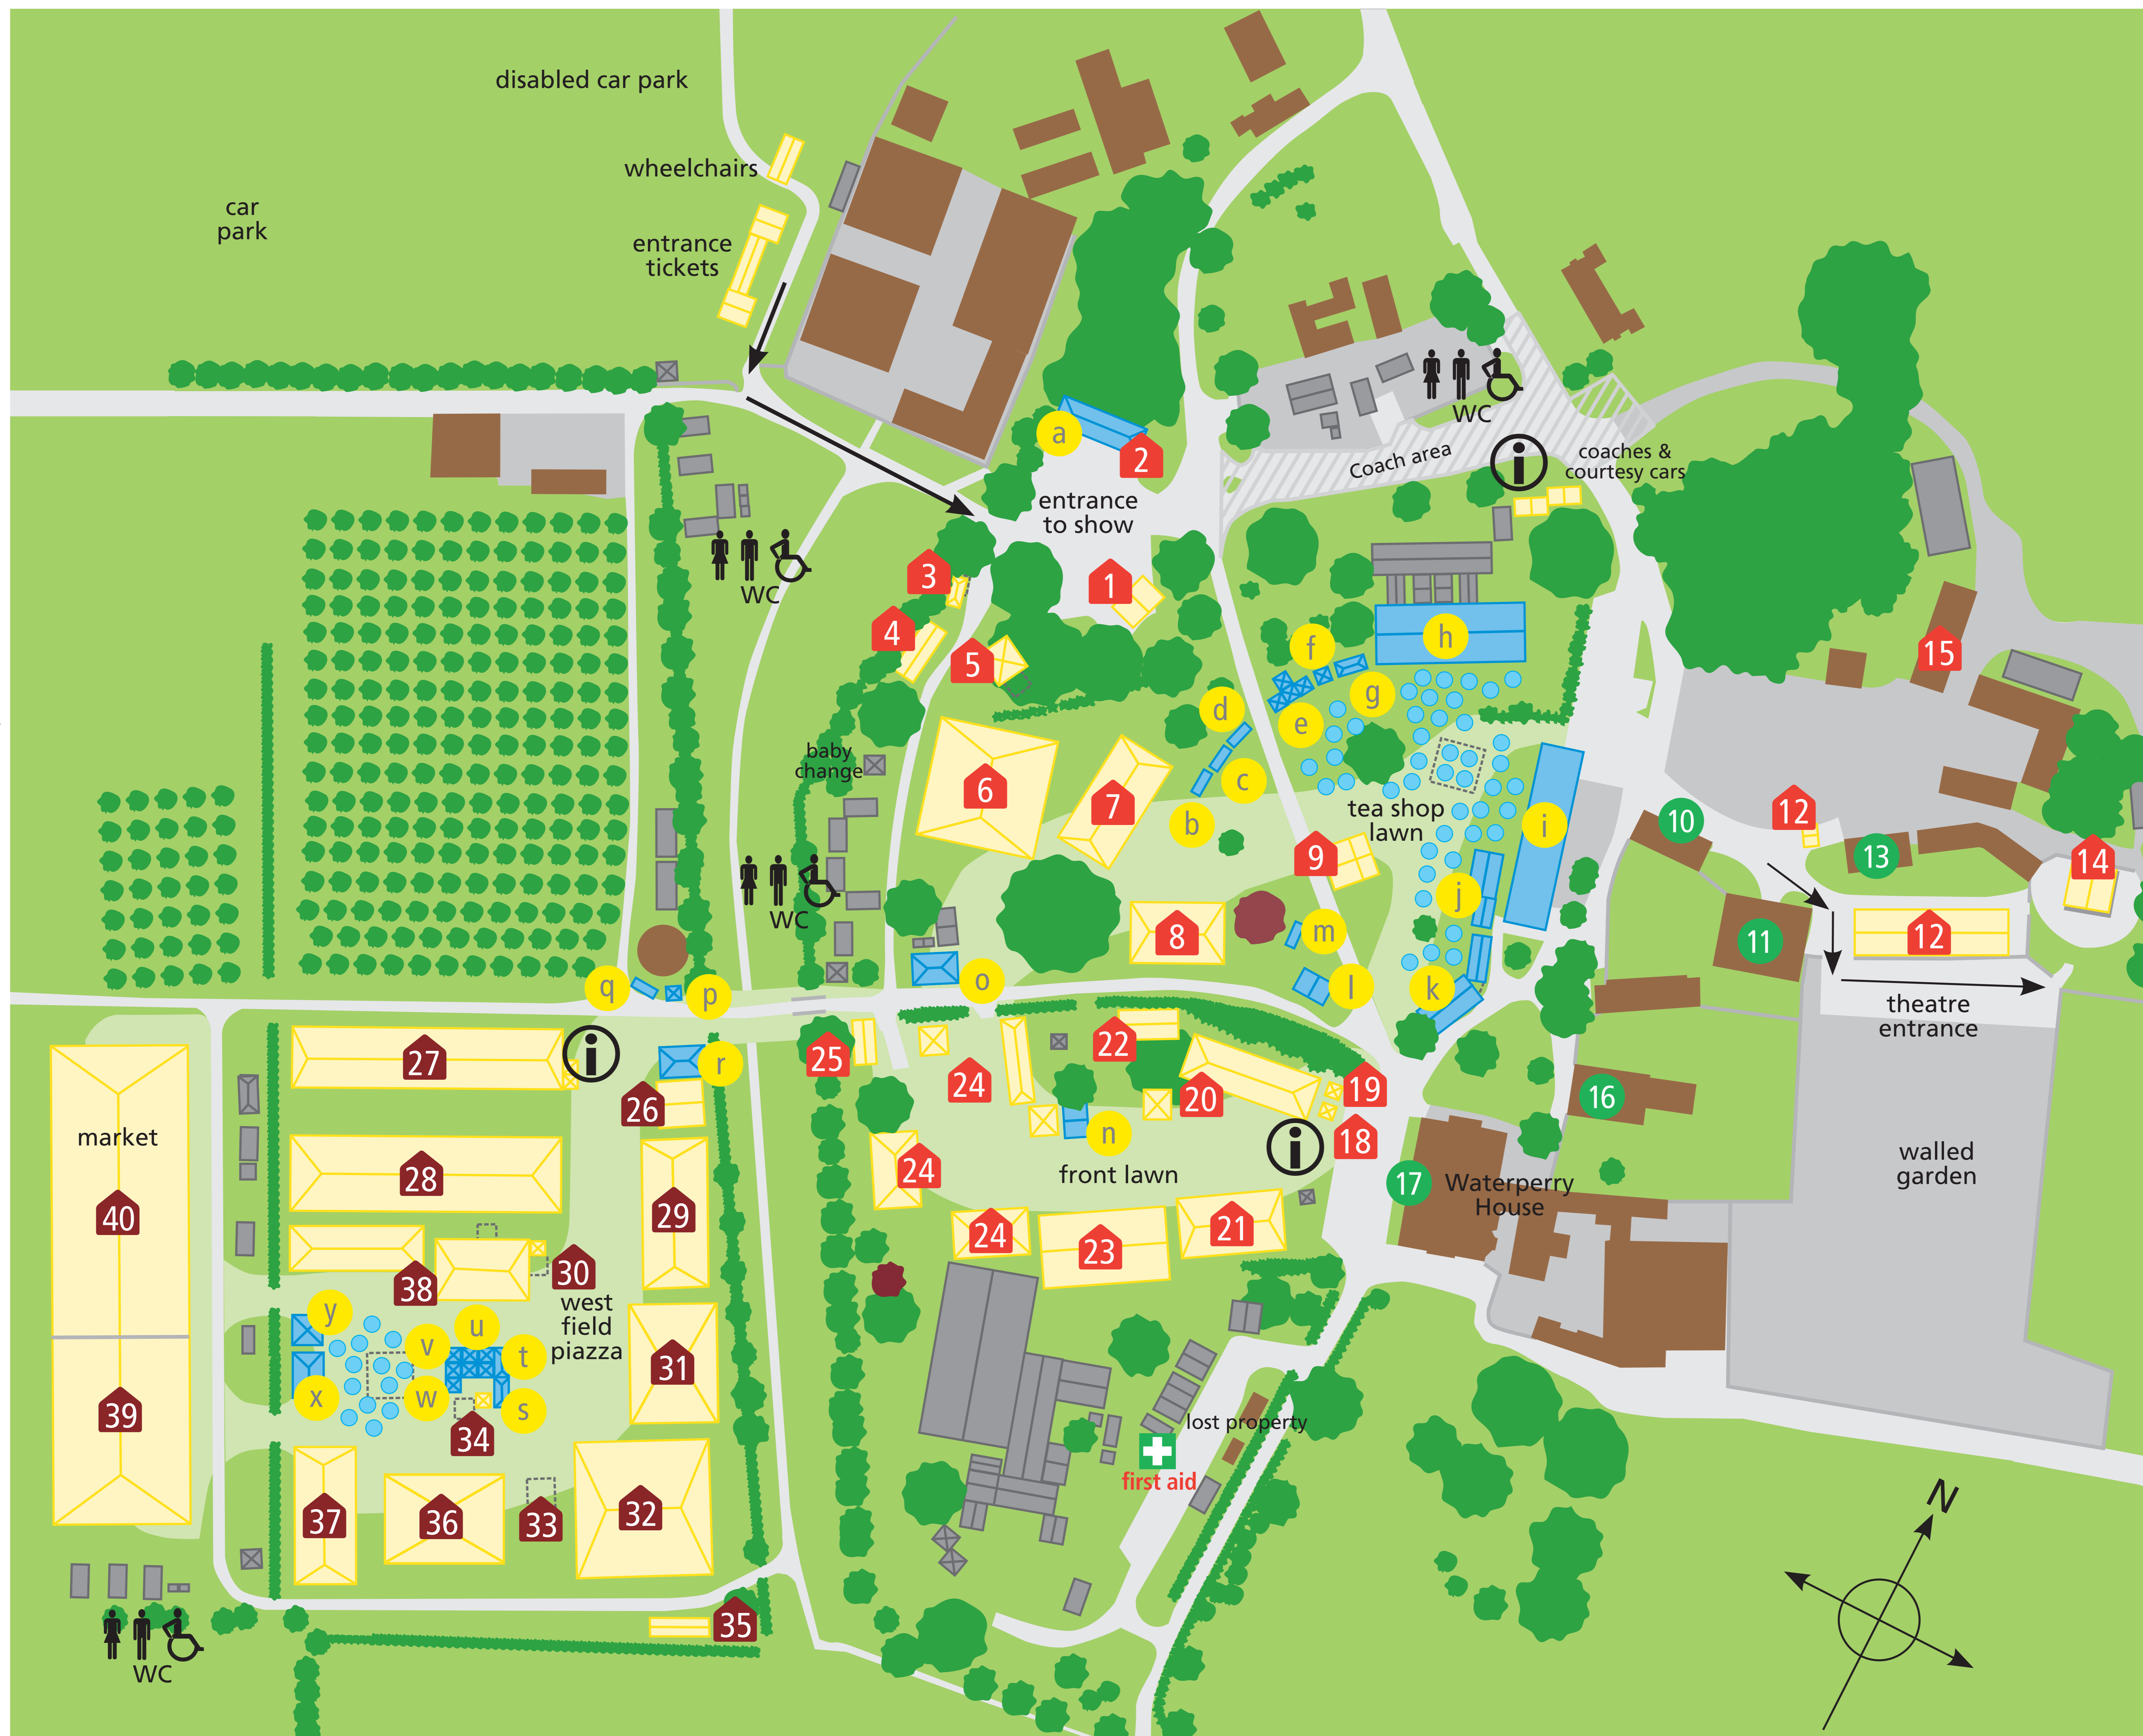

Food & drink locations

- a Welcome Café
- b Rico's Pizza Shack
- c The Veggie Table
- d Gujarati Rasoi
- e The Garden Catering Services 1
- f Alchemy Griddle
- g Alchemy Pimms
- h Café Eatons Bar
- i Miss H's
- j Rendezvous Bar
- k Pancakes
- l Tea & Coffee 1
- m Bean & Gone 1
- n Tea & Coffee 2
- o Ice Cream & Cold Drinks 1
- p Oliver's Bakery
- q Bean & Gone 2
- r Ice Cream & Cold Drinks 2
- s Smoothie World
- t Waterperry Apple Juice
- u Tea & Coffee 3
- v Pimms Bar
- w The Garden Catering Services 2
- x Belgian Waffles
- y The Arabica Food & Spice Co

Map Key:

- = Artist demonstration locations. Front Lawn, Teashop Lawn and West Field Piazza
- = Food and drink locations